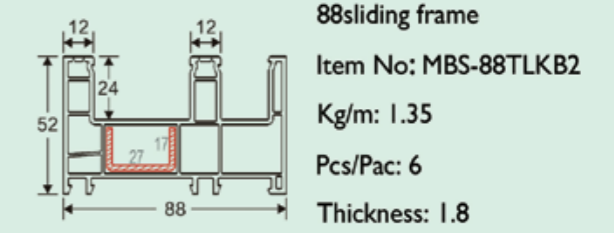

88 Sliding Series: Thickness 2.2 mm