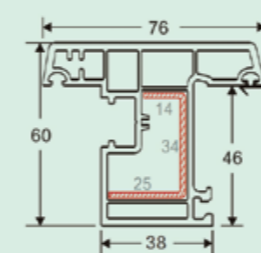

60 screen sash
Item No: MBS-PKSS
Kg/m: 0.534
Pcs/Pac: 10
Thickness: 2.0

60 Casement Series: Thickness 2.2 mm

60 casement frame
Item No: MBS-60PKD
Kg/m: 1.042
Pcs/Pac: 6
Thickness: 2.2

60 inward casement sash
Item No: MBS-60NKCSA
Kg/m: 1.20
Pcs/Pac: 6
Thickness: 2.2