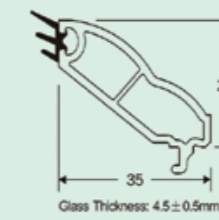

60 single glazing bead
Item No: MBS-60SMFDY
Kg/m: 0.334
Pcs/Pac: 20
Glass Thickness: 4.5±0.5mm