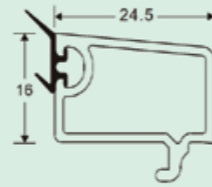

60 double glazing bead
Item No: MBS-60SYA
Kg/m: 0.22
Pcs/Pac: 20

Glass Thickness: 15.5 ± 0.5mm