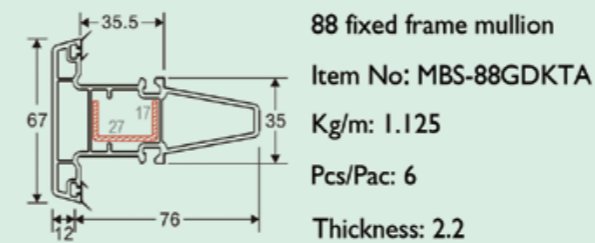

88 Sliding Series: Thickness 2.2 mm