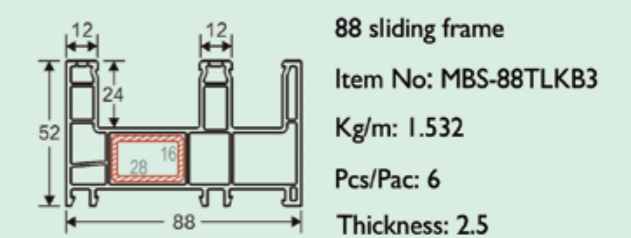

88 Sliding Series: Thickness 2.5 mm

The cross section diagrams just for refrence only. For true value refer to actual product.
For other Thickness, Color, Wooden film profile, please contact us for more information.