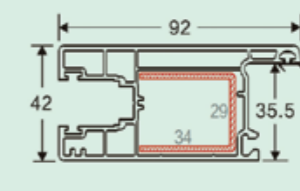

60 sliding door sash
Item No: MBS-60TLMSA8
Kg/m: 1.54
Pcs/Pac: 4
Thickness: 2.8

The cross section diagrams just for refrence only. For true value refer to actual product.
For other Thickness, Color, Wooden film profile, please contact us for more information.