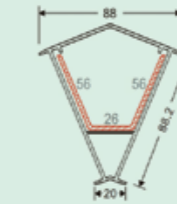

88/135° bay corner adaptor
Item No: MBS-88135ZJ
Kg/m: 0.967
Pcs/Pac: 4