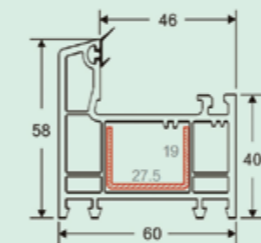

60 Casement Series: Thickness 2.2 mm

60 casement frame
Item No: MBS-60PKD
Kg/m: 1.042
Pcs/Pac: 6
Thickness: 2.2