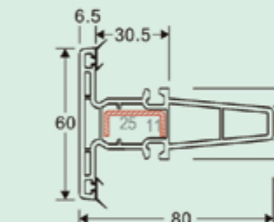

80 fixed frame mullion
Item No: MBS-80GDKA2
Kg/m: 1.017
Pcs/Pac: 8
Thickness: 2.2