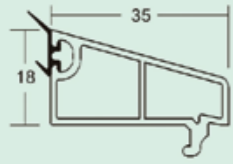

60 Casement Series Glazing Bead

60 single glazing bead
Item No: MBS-60DYA
Kg/m: 0.316
Pcs/Pac: 20

Glass Thickness: 4.5 ± 0.5mm