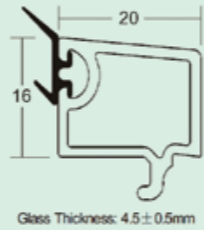

80 single glazing bead
Item No: MBS-80DYB
Kg/m: 0.22
Pcs/Pac: 30
Glass Thickness: 4.5 ± 0.5mm