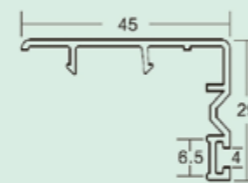

88 double glazing bead
 Item No: MBS-88SYB
 Kg/m: 0.167
 Pcs/Pac: 30

88 double glazing bead
 Item No: MBS-88SYC
 Kg/m: 0.15
 Pcs/Pac: 30

88 Sliding Series Auxiliary Profiles

88 sash mullion
 Item No: MBS-42SZT
 Kg/m: 0.84
 Pcs/Pac: 8
 Thickness: 2.2