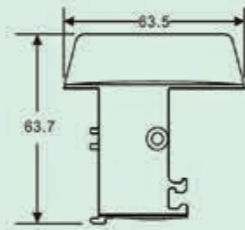

60 tube adaptor

60 flat board

60 switch frame

60 Casement Series Auxiliary Profiles

60 floating mullion
 Item No: MBS-60FZT
 Kg/m: 1.067
 Pcs/Pac: 6
 Thickness: 2.5

60 floating mullion cover
 Item No: MBS-FZTDG