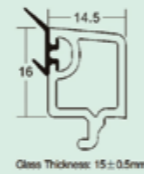

88 double glazing bead
Item No: MBS-88SYA
Kg/m: 0.18
Pcs/Pac: 30