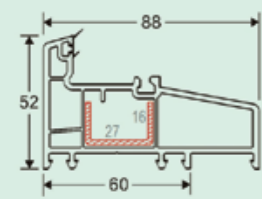

88 fixed frame
Item No: MBS-88GDKH
Kg/m: 1.185
Pcs/Pac: 6
Thickness: 2.5