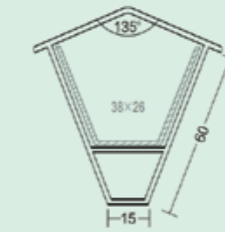

Glass Thickness: 24 ± 0.5mm

60 Casement Series Auxiliary Profiles

60 bay corner adaptor
Item No: MBS-60ZJ2
Kg/m: 0.71
Pcs/Pac: 4

60 bay corner adaptor
Item No: MBS-60ZJ1
Kg/m: 0.71
Pcs/Pac: 4

60 bay corner adaptor
Item No: MBS-60ZJ3
Kg/m: 0.817
Pcs/Pac: 4