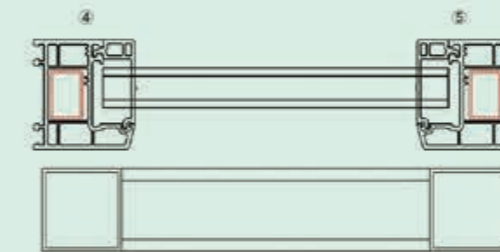

60 Fixed Louver Window

60 casement frame
Item No: MBS-60PKD
Kg/m: 1.042
Pcs/Pac: 6
Thickness: 2.2