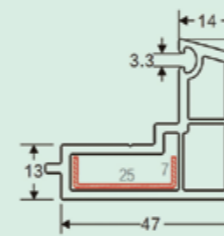

60 switch frame
Item No: MBS-60ZHK2
Kg/m: 0.575
Pcs/Pac: 6
Thickness: 2.5