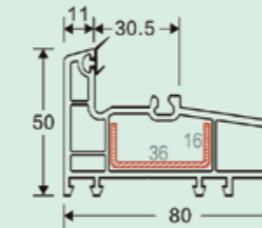

80 fixed frame
Item No: MBS-80GDKH3
Kg/m: 1.067
Pcs/Pac: 6
Thickness: 2.2