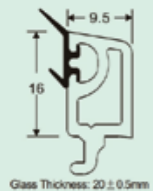

80 single glazing bead
Item No: MBS-80DYB
Kg/m: 0.22
Pcs/Pac: 30
Glass Thickness: 4.5 ± 0.5mm

88 double glazing bead
Item No: MBS-88SYC
Kg/m: 0.18
Pcs/Pac: 30
Glass Thickness: 20 ± 0.5mm

80 sliding sash cover
Item No: MBS-80FG
Kg/m: 0.18
Pcs/Pac: 30