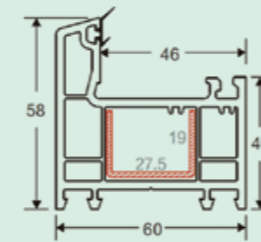

60 Casement Series: Thickness 2.0 mm

60 casement frame
Item No: MBS-60PKD2
Kg/m: 0.984
Pcs/Pac: 6
Thickness: 2.0