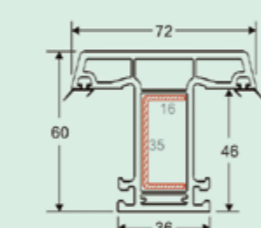

60 mullion
Item No: MBS-60ZTA8
Kg/m: 1.31
Pcs/Pac: 6
Thickness: 2.8

The cross section diagrams just for refrence only. For true value refer to actual product.
For other Thickness, Color, Wooden film profile, please contact us for more information.