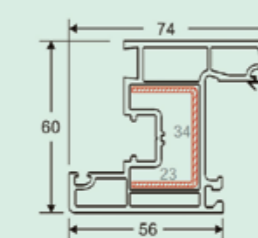

60 inward casement sash
Item No: MBS-60NKCSA
Kg/m: 1.20
Pcs/Pac: 6
Thickness: 2.2