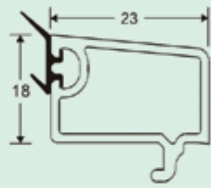

23 glazing bead
Item No: MBS-23YX
Kg/m: 0.234
Pcs/Pac: 20

Glass Thickness: 17 ± 0.5mm