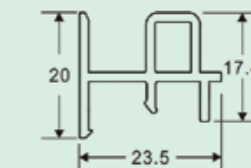

Screen sash interlock
Item No: MBS-SSGM
Kg/m: 0.18
Pcs/Pac: 30