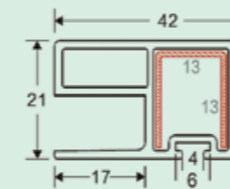

Screen sash
Item No: MBS-42SS
Kg/m: 0.4
Pcs/Pac: 15