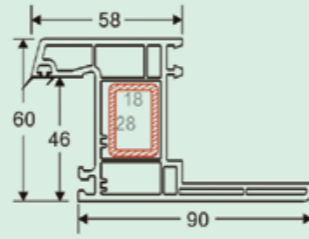

60 frame
Item No: MBS-60KF
Kg/m: 1.475
Pcs/Pac: 4
Thickness: 2.5