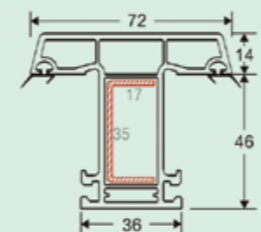

60 mullion
Item No: MBS-60ZTE
Kg/m: 1.20
Pcs/Pac: 6
Thickness: 2.5