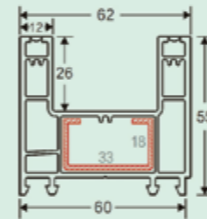

60 Sliding Door

60 double sliding frame
Item No: MBS-60LGKA8
Kg/m: 1.35
Pcs/Pac: 6
Thickness: 2.8