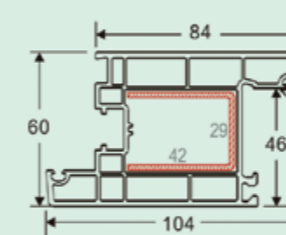

60 inward door sash
Item No: MBS-60NKMS2
Kg/m: 1.517
Pcs/Pac: 4
Thickness: 2.2