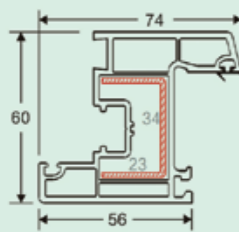

60 inward casement sash
Item No: MBS-60NKCSA2
Kg/m: 1.309
Pcs/Pac: 6
Thickness: 2.5