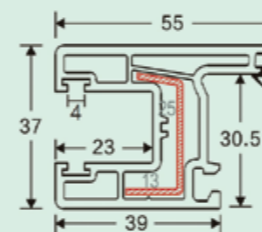

80 sliding sash
Item No: MBS-80TLSD
Kg/m: 0.841
Pcs/Pac: 8
Thickness: 2.3

The cross section diagrams just for refrence only. For true value refer to actual product.
For other Thickness, Color, Wooden film profile, please contact us for more information.