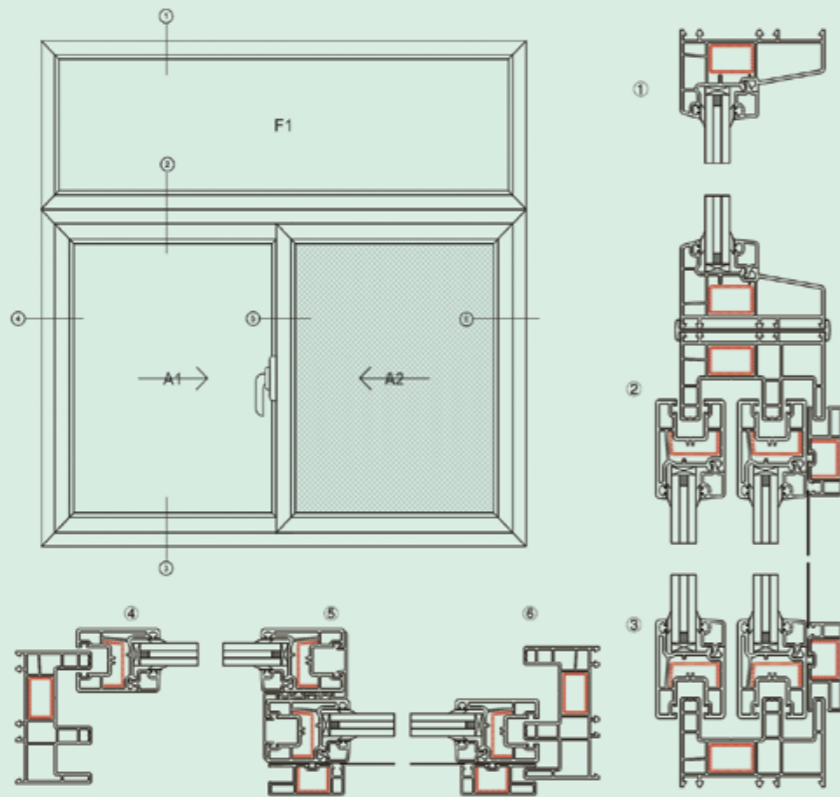

88 sliding window