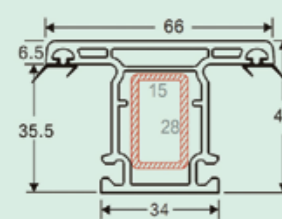

88 Sliding Series Auxiliary Profiles

88 sash mullion
Item No: MBS-42SZT
Kg/m: 0.84
Pcs/Pac: 8
Thickness: 2.2