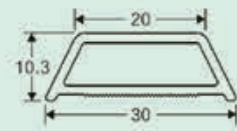

30 grill outlay
Item No: MBS-30WZZST
Kg/m: 0.16
Pcs/Pac: 30