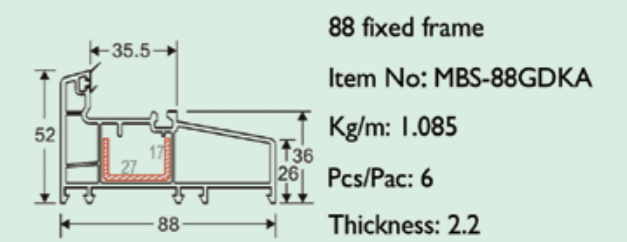

88 Sliding Series: Thickness 2.2 mm