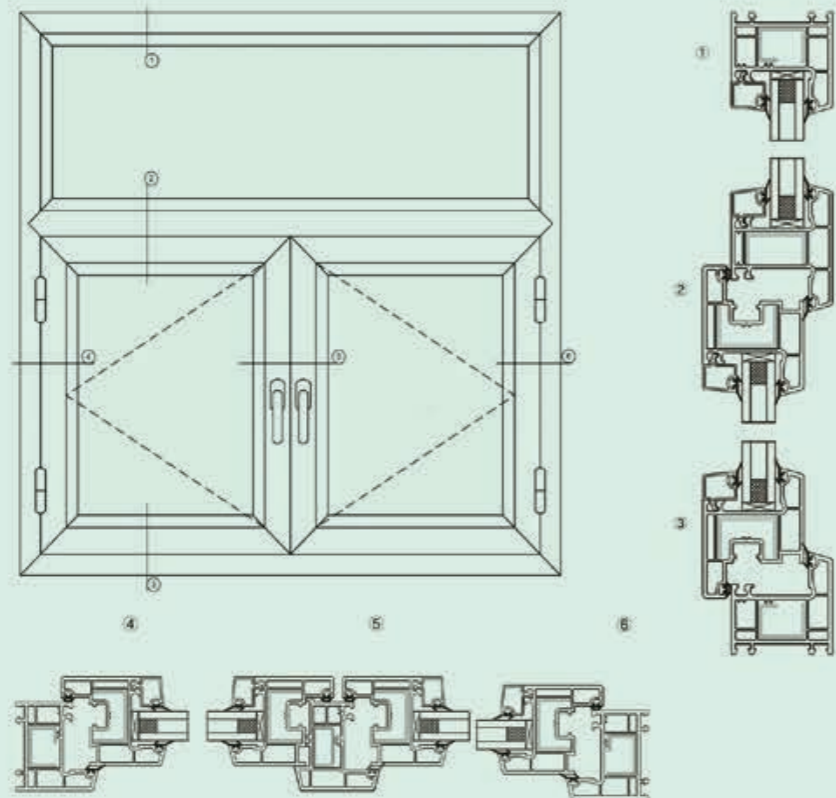

60 tube adaptor

60 flat board

60 switch frame

60 Casement Series Auxiliary Profiles

60 floating mullion
 Item No: MBS-60FZT
 Kg/m: 1.067
 Pcs/Pac: 6
 Thickness: 2.5

60 floating mullion cover
 Item No: MBS-FZTDG