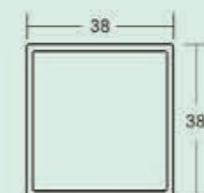

louver window frame
Item No: MBS-38FG
Kg/m: 0.409
Pcs/Pac: 8