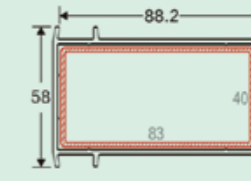

88 reinforcing tube adaptor
Item No: MBS-88JQPG
Kg/m: 0.934
Pcs/Pac: 4