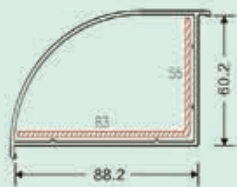

80-60 flat board
Item No: MBS-80Z60PB
Kg/m: 0.275
Pcs/Pac: 20

88-60 flat board
Item No: MBS-88Z60PB
Kg/m: 0.3
Pcs/Pac: 15

Round bead
Item No: MBS-PT
Kg/m: 0.092
Pcs/Pac: 50

80-60 bay corner adaptor
Item No: MBS-80Z60ZJ
Kg/m: 0.78
Pcs/Pac: 4