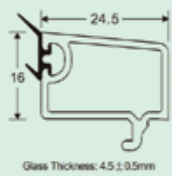

88 Sliding Series Glazing Bead

88 single glazing bead
Item No: MBS-88DYA
Kg/m: 0.27
Pcs/Pac: 20