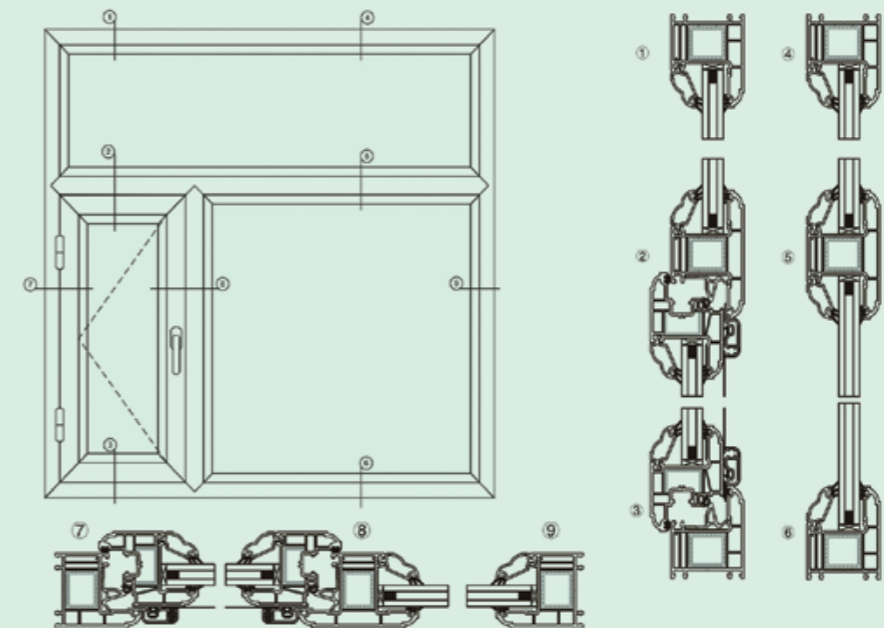

60 inward door sash
Item No: MBS-60NKMS4
Kg/m: 1.684
Pcs/Pac: 4
Thickness: 2.5

60 mullion
Item No: MBS-60ZTE
Kg/m: 1.20
Pcs/Pac: 6
Thickness: 2.5

60 Casement Series: Thickness 2.8 mm

60 casement frame
Item No: MBS-60PKA8
Kg/m: 1.2
Pcs/Pac: 6
Thickness: 2.8

60 inward casement sash
Item No: MBS-60NKCSA8
Kg/m: 1.45
Pcs/Pac: 6
Thickness: 2.8

60 outward casement sash
Item No: MBS-60WKCA8
Kg/m: 1.42
Pcs/Pac: 6
Thickness: 2.8

60 inward door sash
Item No: MBS-60NKMSA8
Kg/m: 1.817
Pcs/Pac: 4
Thickness: 2.8

60 outward door sash
Item No: MBS-60NKMSA8
Kg/m: 1.857
Pcs/Pac: 4
Thickness: 2.8

60 mullion
Item No: MBS-60ZTA8
Kg/m: 1.31
Pcs/Pac: 6
Thickness: 2.8

The cross section diagrams just for refrence only. For true value refer to actual product.
For other Thickness, Color, Wooden film profile, please contact us for more information.

60 Casement Triple Series

60 casement frame
Item No: MBS-60SMFK
Kg/m: 1.217
Pcs/Pac: 6
Thickness: 2.1

60 casement sash
Item No: MBS-60SMFXS
Kg/m: 1.25
Pcs/Pac: 6
Thickness: 2.1

60 mullion
Item No: MBS-60MFT
Kg/m: 1.4
Pcs/Pac: 6
Thickness: 2.1

60 single glazing bead
Item No: MBS-60SMFDY
Kg/m: 0.334
Pcs/Pac: 20
Glass Thickness: 4.5±0.5mm

60 glazing bead
Item No: MBS-60SMFI7YX
Kg/m: 0.267
Pcs/Pac: 20
Glass Thickness: 22±0.5mm

60 glazing bead
Item No: MBS-60SMFYX
Kg/m: 0.284
Pcs/Pac: 20

60 triple support board
Item No: MBS-60SMFZB
Kg/m: 0.184
Pcs/Pac: 30

The cross section diagrams just for refrence only. For true value refer to actual product.
For other Thickness, Color, Wooden film profile, please contact us for more information.