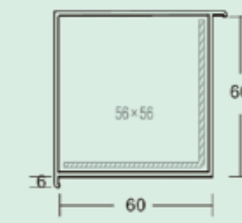

60 bay corner adaptor
Item No: MBS-60ZJ1
Kg/m: 0.71
Pcs/Pac: 4