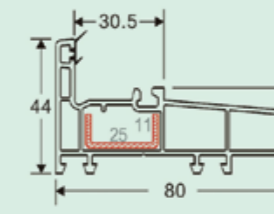

80 fixed frame
Item No: MBS-80GDKA2
Kg/m: 0.942
Pcs/Pac: 8
Thickness: 2.2