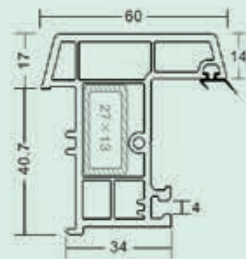

60 tube adaptor

60 flat board

60 switch frame

60 Casement Series Auxiliary Profiles

60 floating mullion
 Item No: MBS-60FZT
 Kg/m: 1.067
 Pcs/Pac: 6
 Thickness: 2.5

60 floating mullion cover
 Item No: MBS-FZTDG