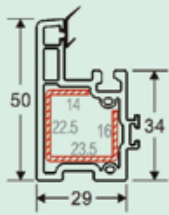

mullion
Item No: MBS-60PKTLZT
Kg/m: 0.695
Pcs/Pac: 6
Thickness: 2.3