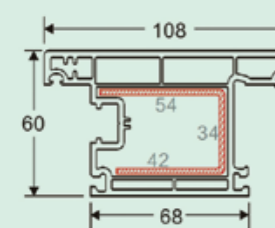

60 outward door sash
Item No: MBS-60NKMSA8
Kg/m: 1.857
Pcs/Pac: 4
Thickness: 2.8