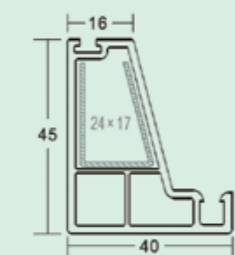

60 Casement Series: Thickness 2.0 mm

60 casement frame
Item No: MBS-60PKD2
Kg/m: 0.984
Pcs/Pac: 6
Thickness: 2.0

60 inward casement sash
Item No: MBS-60NKCS2
Kg/m: 1.05
Pcs/Pac: 6
Thickness: 2.0

60 mullion
Item No: MBS-60ZTC
Kg/m: 1.067
Pcs/Pac: 6
Thickness: 2.0