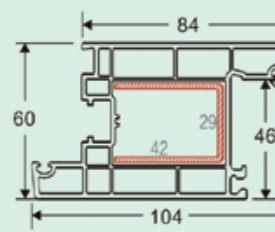

60 inward door sash
Item No: MBS-60NKMS4
Kg/m: 1.684
Pcs/Pac: 4
Thickness: 2.5