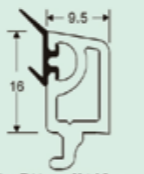

88 double glazing bead
Item No: MBS-88SYC
Kg/m: 0.15
Pcs/Pac: 30