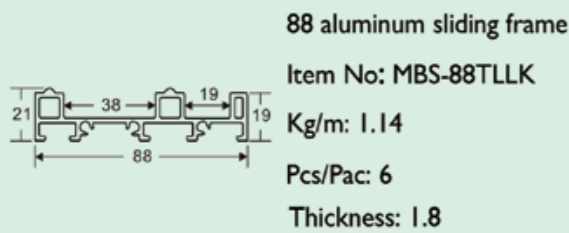

88 Sliding Series: Thickness 1.9 & 2.0 mm

The cross section diagrams just for refrence only. For true value refer to actual product.
For other Thickness, Color, Wooden film profile, please contact us for more information.