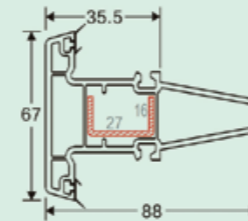

88 fixed frame mullion
Item No: MBS-88GDKTH
Kg/m: 1.285
Pcs/Pac: 6
Thickness: 2.5