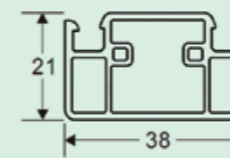

Screen sash mullion
Item No: MBS-SSZT
Kg/m: 0.36
Pcs/Pac: 15