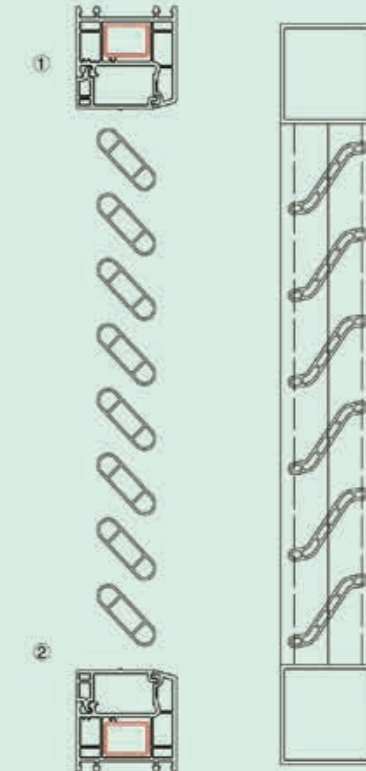

60 Fixed Louver Window

60 casement frame
Item No: MBS-60PKD
Kg/m: 1.042
Pcs/Pac: 6
Thickness: 2.2

60 small casement frame
Item No: MBS-60XK
Kg/m: 0.88
Thickness: 2.2

louver window glazing bead
Item No: MBS-BYYX
Kg/m: 0.26
Pcs/Pac: 20

louver blind
Item No: MBS-BYCLP
Kg/m: 0.217
Pcs/Pac: 20

louver window frame
Item No: MBS-38FG
Kg/m: 0.409
Pcs/Pac: 8

louver blind
Item No: MBS-38BYP
Kg/m: 0.159
Pcs/Pac: 30