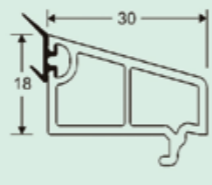

30 glazing bead
Item No: MBS-30YX
Kg/m: 0.275
Pcs/Pac: 20

Glass Thickness: 9.5 ± 0.5mm