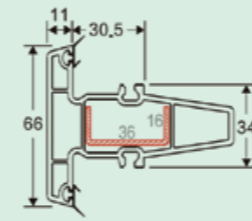

80 fixed frame mullion
Item No: MBS-80GDKTH1
Kg/m: 0.97
Pcs/Pac: 6
Thickness: 1.8