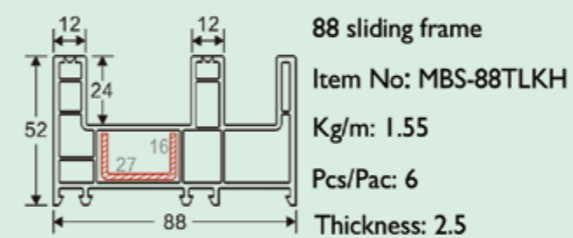

88 Sliding Series: Thickness 2.5 mm

The cross section diagrams just for refrence only. For true value refer to actual product.
For other Thickness, Color, Wooden film profile, please contact us for more information.