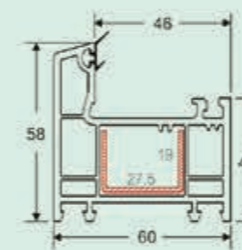

60 Fixed Louver Window

60 casement frame
Item No: MBS-60PKD
Kg/m: 1.042
Pcs/Pac: 6
Thickness: 2.2