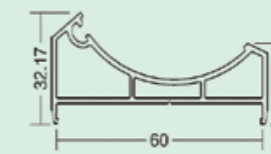

60 any angle corner adaptor
Item No: MBS-60YZJ
Kg/m: 0.5
Pcs/Pac: 8