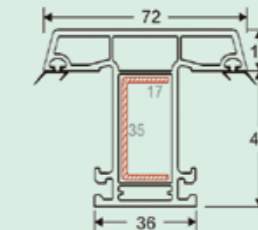

60 mullion
Item No: MBS-60ZTD
Kg/m: 1.149
Pcs/Pac: 6
Thickness: 2.2