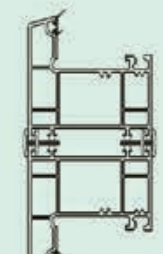

adaptor bead