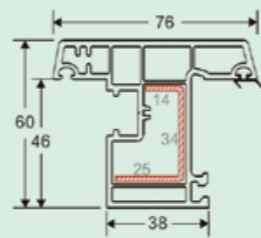

60 Casement Series: Thickness 2.5 mm

60 casement frame
 Item No: MBS-60PKB
 Kg/m: 1.146
 Pcs/Pac: 6
 Thickness: 2.5

60 frame
 Item No: MBS-60KF
 Kg/m: 1.475
 Pcs/Pac: 4
 Thickness: 2.5

60 inward casement sash
 Item No: MBS-60NKCSA2
 Kg/m: 1.309
 Pcs/Pac: 6
 Thickness: 2.5