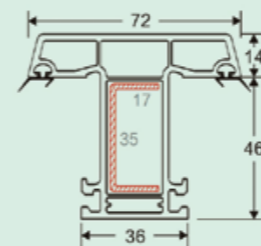

60 mullion
Item No: MBS-60ZTC
Kg/m: 1.067
Pcs/Pac: 6
Thickness: 2.0