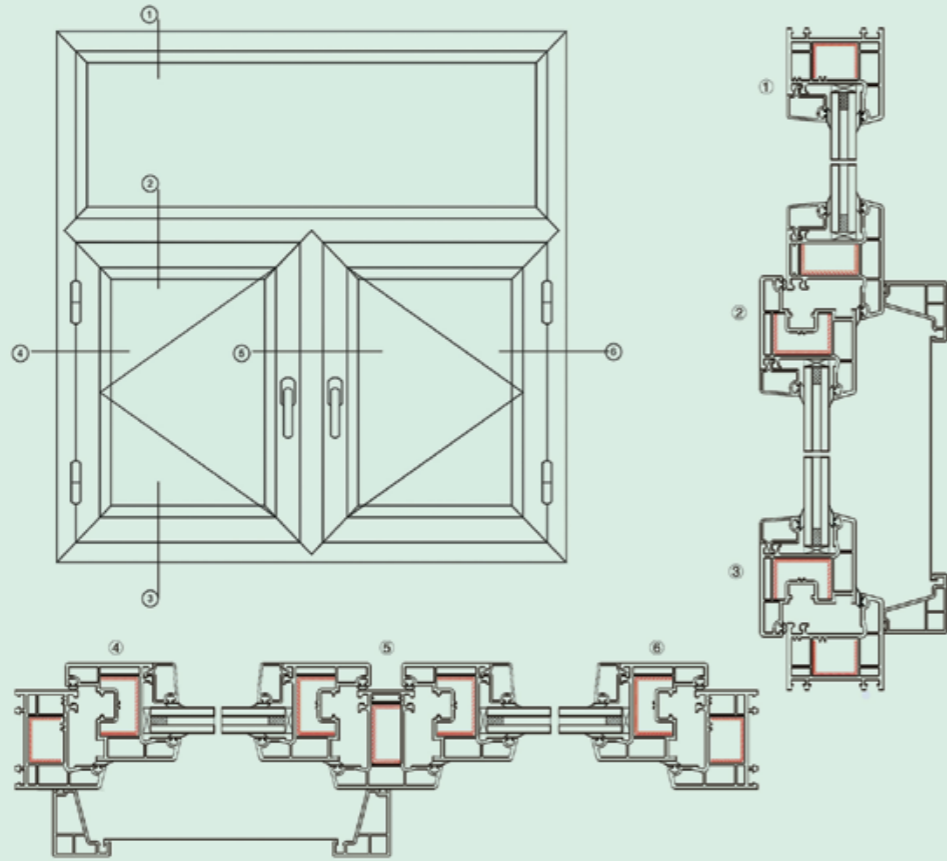

60 outward casement window

The cross section diagrams just for refrence only. For true value refer to actual product. For other Thickness, Color, Wooden film profile, please contact us for more information.