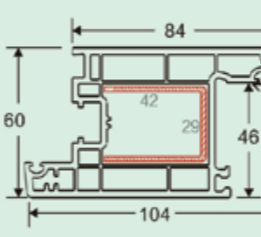

60 Casement Series: Thickness 2.8 mm

60 casement frame
 Item No: MBS-60PKA8
 Kg/m: 1.2
 Pcs/Pac: 6
 Thickness: 2.8

60 inward casement sash
 Item No: MBS-60NKCSA8
 Kg/m: 1.45
 Pcs/Pac: 6
 Thickness: 2.8

60 outward casement sash
 Item No: MBS-60WKCA8
 Kg/m: 1.42
 Pcs/Pac: 6
 Thickness: 2.8