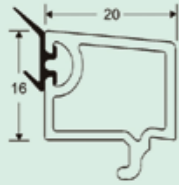

60 Casement Series Glazing Bead

60 single glazing bead
Item No: MBS-60DYA
Kg/m: 0.316
Pcs/Pac: 20

Glass Thickness: 4.5 ± 0.5mm

60 double glazing bead
Item No: MBS-60SYA
Kg/m: 0.22
Pcs/Pac: 20

Glass Thickness: 15.5 ± 0.5mm