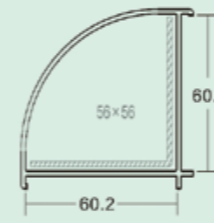

60 Casement Series Auxiliary Profiles

60 bay corner adaptor
Item No: MBS-60ZJ2
Kg/m: 0.71
Pcs/Pac: 4