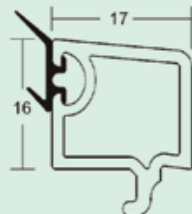

17 glazing bead
Item No: MBS-17YX
Kg/m: 0.209
Pcs/Pac: 30

Glass Thickness: 23 ± 0.5mm