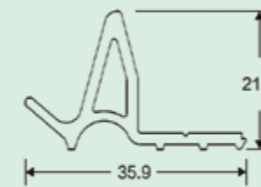

60 single glazing bead
 Item No: MBS-60SMFDY
 Kg/m: 0.334
 Pcs/Pac: 20
 Glass Thickness: 4.5±0.5mm

60 glazing bead
 Item No: MBS-60SMFI7YX
 Kg/m: 0.267
 Pcs/Pac: 20
 Glass Thickness: 22±0.5mm

60 glazing bead
 Item No: MBS-60SMFYX
 Kg/m: 0.284
 Pcs/Pac: 20