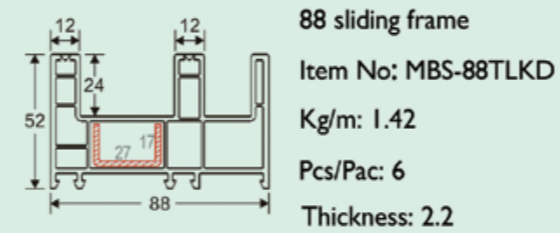

88 Sliding Series: Thickness 2.2 mm