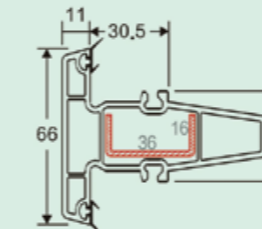

80 fixed frame mullion
Item No: MBS-80GDKTH2
Kg/m: 1.167
Pcs/Pac: 6
Thickness: 2.2