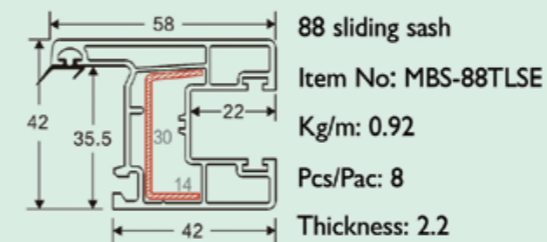

88 Sliding Series: Thickness 2.2 mm