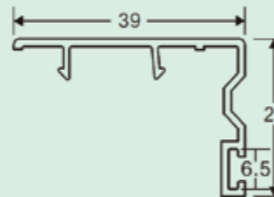

80 single glazing bead
Item No: MBS-80DYB
Kg/m: 0.22
Pcs/Pac: 30
Glass Thickness: 4.5 ± 0.5mm

88 double glazing bead
Item No: MBS-88SYC
Kg/m: 0.18
Pcs/Pac: 30
Glass Thickness: 20 ± 0.5mm

80 sliding sash cover
Item No: MBS-80FG
Kg/m: 0.18
Pcs/Pac: 30