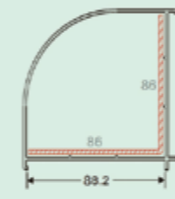

88 sliding sash cover
 Item No: MBS-88FG
 Kg/m: 0.227
 Pcs/Pac: 30

88 flat board
 Item No: MBS-88PBI
 Kg/m: 0.3
 Pcs/Pac: 15

88 tube adaptor
 Item No: MBS-88PG
 Kg/m: 0.783
 Pcs/Pac: 6

The cross section diagrams just for reference only. For true value refer to actual product. For other Thickness, Color, Wooden film profile, please contact us for more information.