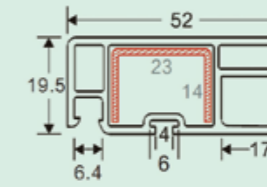

Screen sash
Item No: MBS-52SS2
Kg/m: 0.492
Pcs/Pac: 15