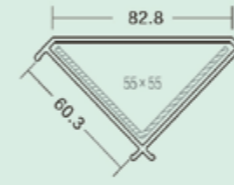

Glass Thickness: 17 ± 0.5mm

18 glazing bead
Item No: MBS-18YX
Kg/m: 0.22
Pcs/Pac: 30

Glass Thickness: 22 ± 0.5mm

17 glazing bead
Item No: MBS-17YX
Kg/m: 0.209
Pcs/Pac: 30

Glass Thickness: 23 ± 0.5mm

16 glazing bead
Item No: MBS-16YX
Kg/m: 0.22
Pcs/Pac: 30

Glass Thickness: 24 ± 0.5mm

60 Casement Series Auxiliary Profiles

60 bay corner adaptor
Item No: MBS-60ZJ2
Kg/m: 0.71
Pcs/Pac: 4

60 bay corner adaptor
Item No: MBS-60ZJ1
Kg/m: 0.71
Pcs/Pac: 4

60 bay corner adaptor
Item No: MBS-60ZJ3
Kg/m: 0.817
Pcs/Pac: 4