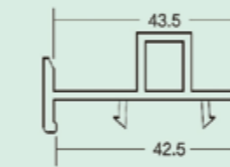

42 interlock
Item No: MBS-42GM
Kg/m: 0.307
Pcs/Pac: 20