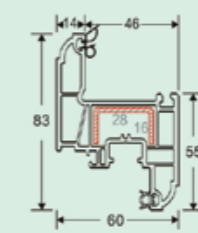

60 casement sash
Item No: MBS-60SMFXS
Kg/m: 1.25
Pcs/Pac: 6
Thickness: 2.1