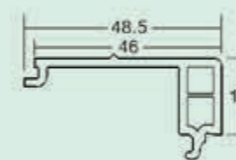

louver window glazing bead
Item No: MBS-BYYX
Kg/m: 0.26
Pcs/Pac: 20