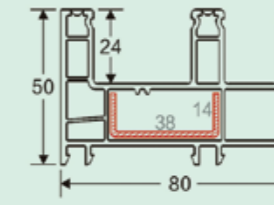

80 fixed frame mullion
Item No: MBS-80GDKTH1
Kg/m: 0.97
Pcs/Pac: 6
Thickness: 1.8

60 sliding frame
Item No: MBS-60LGKB
Kg/m: 0.834
Pcs/Pac: 6
Thickness: 1.8

80 Sliding Series: Thickness 2.2 mm

80 sliding frame
Item No: MBS-80TLKH3
Kg/m: 1.317
Pcs/Pac: 6
Thickness: 2.2