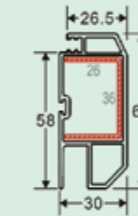

88/135° bay corner adaptor
 Item No: MBS-88135ZJ
 Kg/m: 0.967
 Pcs/Pac: 4

42 interlock
 Item No: MBS-42GM
 Kg/m: 0.307
 Pcs/Pac: 20

Screen sash
 Item No: MBS-52SS2
 Kg/m: 0.492
 Pcs/Pac: 15

Screen sash
 Item No: MBS-42SS
 Kg/m: 0.4
 Pcs/Pac: 15