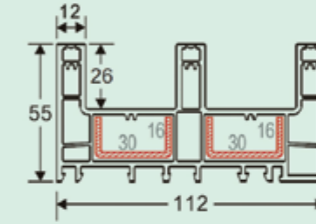

112 sliding frame
Item No: MBS-TL112K
Kg/m: 1.92
Pcs/Pac: 4
Thickness: 2.5