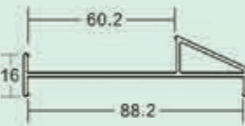

88-60 flat board
Item No: MBS-88Z60PB
Kg/m: 0.3
Pcs/Pac: 15