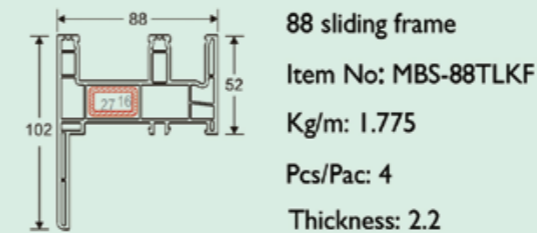

88 Sliding Series: Thickness 2.2 mm