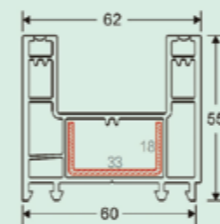

60 double sliding frame
Item No: MBS-60TLKA
Kg/m: 1.098
Pcs/Pac: 6
Thickness: 2.2