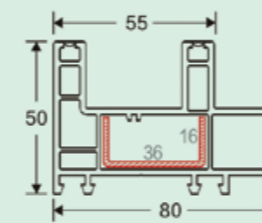

80 Sliding Series: Thickness 2.2 mm

80 sliding frame
Item No: MBS-80TLKH3
Kg/m: 1.317
Pcs/Pac: 6
Thickness: 2.2