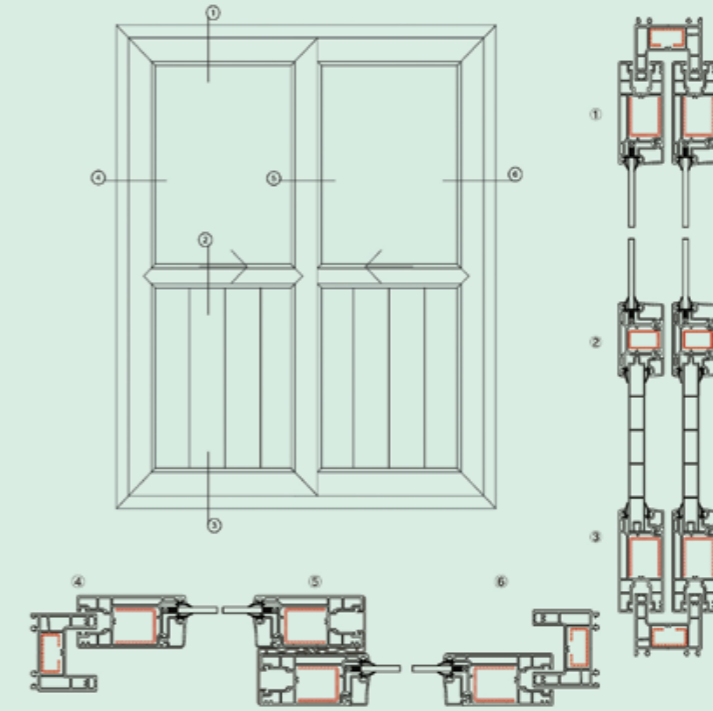

60 Sliding Door

60 double sliding frame
Item No: MBS-60LGKA8
Kg/m: 1.35
Pcs/Pac: 6
Thickness: 2.8

60 double sliding frame
Item No: MBS-60LGKA2
Kg/m: 1.14
Pcs/Pac: 6
Thickness: 2.5

60 double sliding frame
Item No: MBS-60TLKA
Kg/m: 1.098
Pcs/Pac: 6
Thickness: 2.2

112 sliding frame
Item No: MBS-TL112K
Kg/m: 1.92
Pcs/Pac: 4
Thickness: 2.5

112 sliding frame
Item No: MBS-112KB
Kg/m: 1.7
Pcs/Pac: 4
Thickness: 2.2

60 sliding door sash
Item No: MBS-60TLMSA8
Kg/m: 1.54
Pcs/Pac: 4
Thickness: 2.8

The cross section diagrams just for refrence only. For true value refer to actual product.
For other Thickness, Color, Wooden film profile, please contact us for more information.