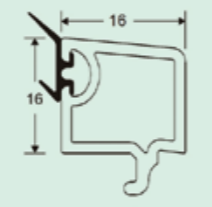

Glass Thickness: 17 ± 0.5mm

18 glazing bead
Item No: MBS-18YX
Kg/m: 0.22
Pcs/Pac: 30

Glass Thickness: 22 ± 0.5mm

17 glazing bead
Item No: MBS-17YX
Kg/m: 0.209
Pcs/Pac: 30

Glass Thickness: 23 ± 0.5mm

16 glazing bead
Item No: MBS-16YX
Kg/m: 0.22
Pcs/Pac: 30