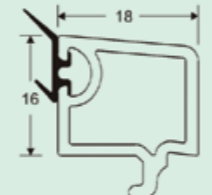

18 glazing bead
Item No: MBS-18YX
Kg/m: 0.22
Pcs/Pac: 30

Glass Thickness: 22 ± 0.5mm