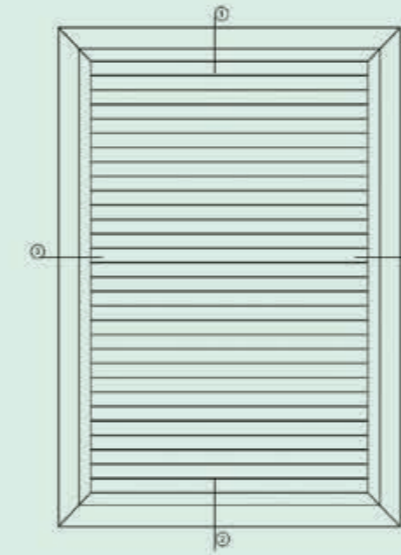

60 Fixed Louver Window

60 casement frame
Item No: MBS-60PKD
Kg/m: 1.042
Pcs/Pac: 6
Thickness: 2.2

60 small casement frame
Item No: MBS-60XK
Kg/m: 0.88
Thickness: 2.2

louver window glazing bead
Item No: MBS-BYYX
Kg/m: 0.26
Pcs/Pac: 20

louver blind
Item No: MBS-BYCLP
Kg/m: 0.217
Pcs/Pac: 20

louver window frame
Item No: MBS-38FG
Kg/m: 0.409
Pcs/Pac: 8

louver blind
Item No: MBS-38BYP
Kg/m: 0.159
Pcs/Pac: 30