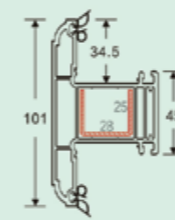

60 mullion
Item No: MBS-60MFT
Kg/m: 1.4
Pcs/Pac: 6
Thickness: 2.1