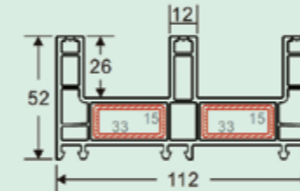

112 sliding frame
Item No: MBS-112KB
Kg/m: 1.7
Pcs/Pac: 4
Thickness: 2.2