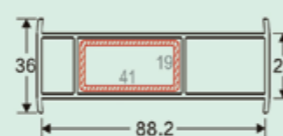

88 tube adaptor
Item No: MBS-88PG
Kg/m: 0.783
Pcs/Pac: 6

The cross section diagrams just for reference only. For true value refer to actual product. For other Thickness, Color, Wooden film profile, please contact us for more information.