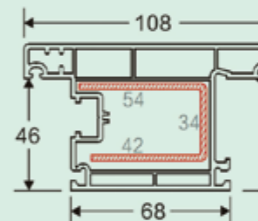

60 inward door sash
Item No: MBS-60NKMS2
Kg/m: 1.517
Pcs/Pac: 4
Thickness: 2.2

The cross section diagrams just for refrence only. For true value refer to actual product. For other Thickness, Color, Wooden film profile, please contact us for more information.