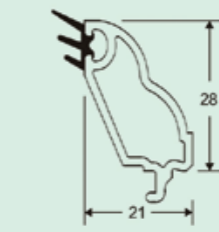

60 glazing bead
Item No: MBS-60SMFYX
Kg/m: 0.284
Pcs/Pac: 20