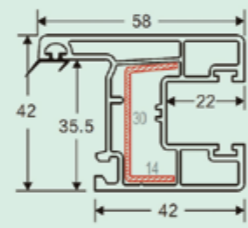

88 sliding sash
Item No: MBS-88TLSH2
Kg/m: 1.025
Pcs/Pac: 8
Thickness: 2.5