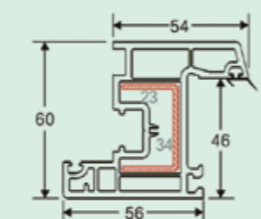

60 inward casement sash
Item No: MBS-60NKCSA8
Kg/m: 1.45
Pcs/Pac: 6
Thickness: 2.8