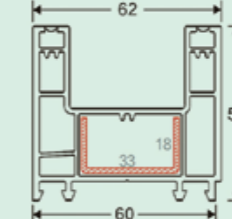

60 double sliding frame
Item No: MBS-60LGKA2
Kg/m: 1.14
Pcs/Pac: 6
Thickness: 2.5