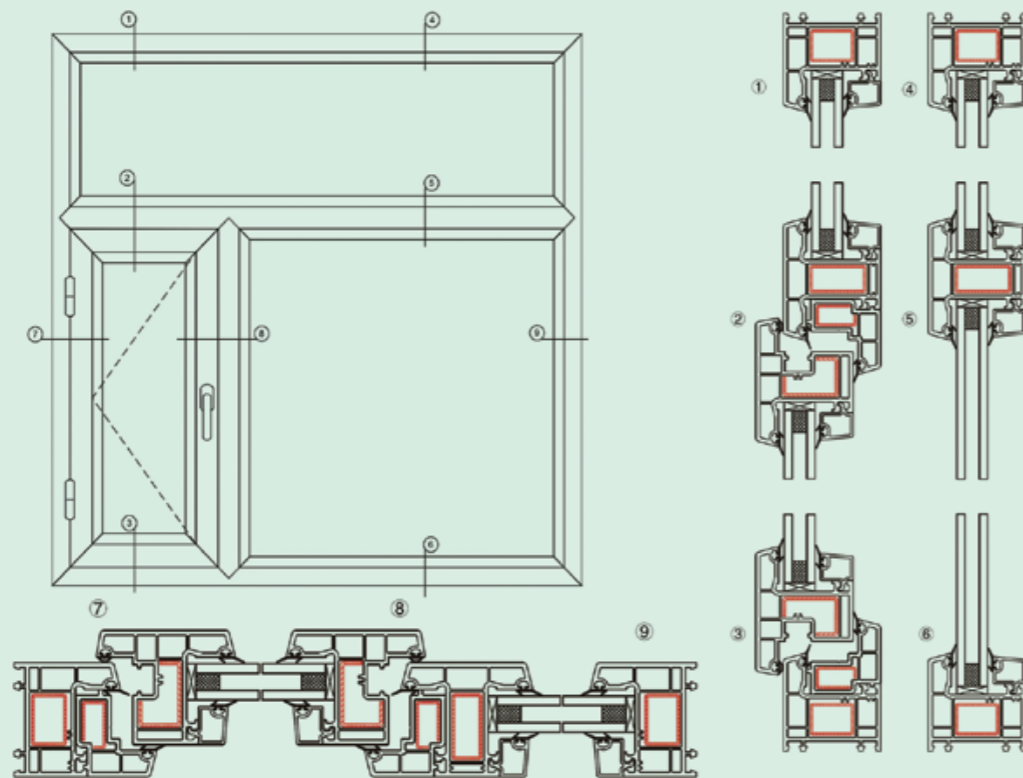

60 outward casement window

The cross section diagrams just for refrence only. For true value refer to actual product. For other Thickness, Color, Wooden film profile, please contact us for more information.