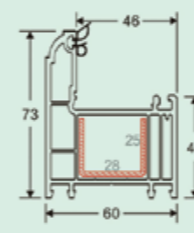

60 Casement Triple Series

60 casement frame
Item No: MBS-60SMFK
Kg/m: 1.217
Pcs/Pac: 6
Thickness: 2.1