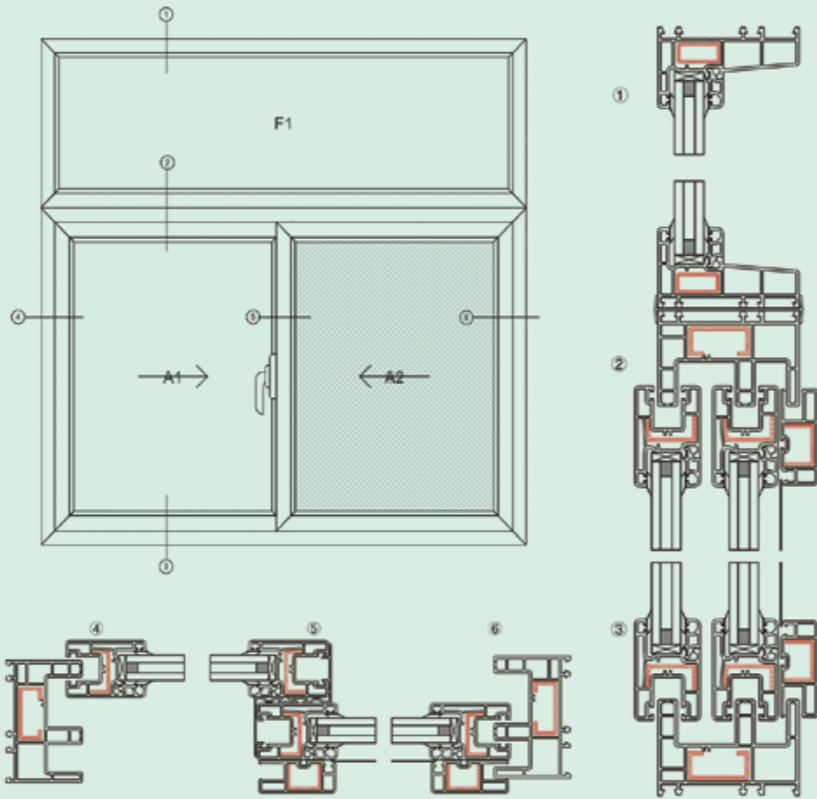

80 sliding window

80 Sliding Series: Thickness 1.9 & 2.0 mm

80 sliding frame
Item No: MBS-80TLKA
Kg/m: 1.2
Pcs/Pac: 6
Thickness: 1.9

80 sliding frame
Item No: MBS-80TLKB1
Kg/m: 1.15
Pcs/Pac: 6
Thickness: 1.9

80 sliding sash
Item No: MBS-80TLSB
Kg/m: 0.91
Pcs/Pac: 8
Thickness: 2.0

80 sliding sash
Item No: MBS-80TLSH
Kg/m: 0.784
Pcs/Pac: 8
Thickness: 2.0

80 fixed frame
Item No: MBS-80GDKE2
Kg/m: 0.917
Pcs/Pac: 6
Thickness: 1.9

80 fixed frame
Item No: MBS-80GDKD
Kg/m: 0.867
Pcs/Pac: 8
Thickness: 1.9

The cross section diagrams just for refrence only. For true value refer to actual product.
For other Thickness, Color, Wooden film profile, please contact us for more information.

80 fixed frame mullion
Item No: MBS-80GDKTH1
Kg/m: 0.97
Pcs/Pac: 6
Thickness: 1.8

60 sliding frame
Item No: MBS-60LGKB
Kg/m: 0.834
Pcs/Pac: 6
Thickness: 1.8

80 Sliding Series: Thickness 2.2 mm

80 sliding frame
Item No: MBS-80TLKH3
Kg/m: 1.317
Pcs/Pac: 6
Thickness: 2.2

80 sliding frame
Item No: MBS-80TLKD2
Kg/m: 1.334
Pcs/Pac: 6
Thickness: 2.2

80 fixed frame
Item No: MBS-80GDKH3
Kg/m: 1.067
Pcs/Pac: 6
Thickness: 2.2

80 fixed frame
Item No: MBS-80GDKA2
Kg/m: 0.942
Pcs/Pac: 8
Thickness: 2.2

80 fixed frame mullion
Item No: MBS-80GDKTH2
Kg/m: 1.167
Pcs/Pac: 6
Thickness: 2.2

80 fixed frame mullion
Item No: MBS-80GDKA2
Kg/m: 1.017
Pcs/Pac: 8
Thickness: 2.2

80 sliding sash
Item No: MBS-80TLSD
Kg/m: 0.841
Pcs/Pac: 8
Thickness: 2.3

The cross section diagrams just for refrence only. For true value refer to actual product.
For other Thickness, Color, Wooden film profile, please contact us for more information.