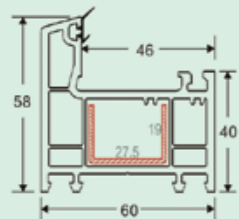

60 Casement Series: Thickness 2.8 mm

60 casement frame
Item No: MBS-60PKA8
Kg/m: 1.2
Pcs/Pac: 6
Thickness: 2.8