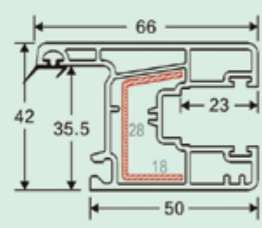

88 big sliding sash
Item No: MBS-88TLSH
Kg/m: 1.12
Pcs/Pac: 8
Thickness: 2.5