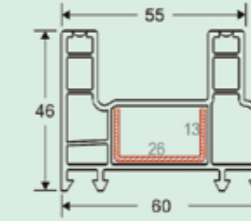

60 sliding frame
Item No: MBS-60LGKB
Kg/m: 0.834
Pcs/Pac: 6
Thickness: 1.8