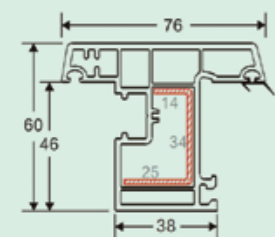

60 outward casement sash
Item No: MBS-60WKCA8
Kg/m: 1.42
Pcs/Pac: 6
Thickness: 2.8