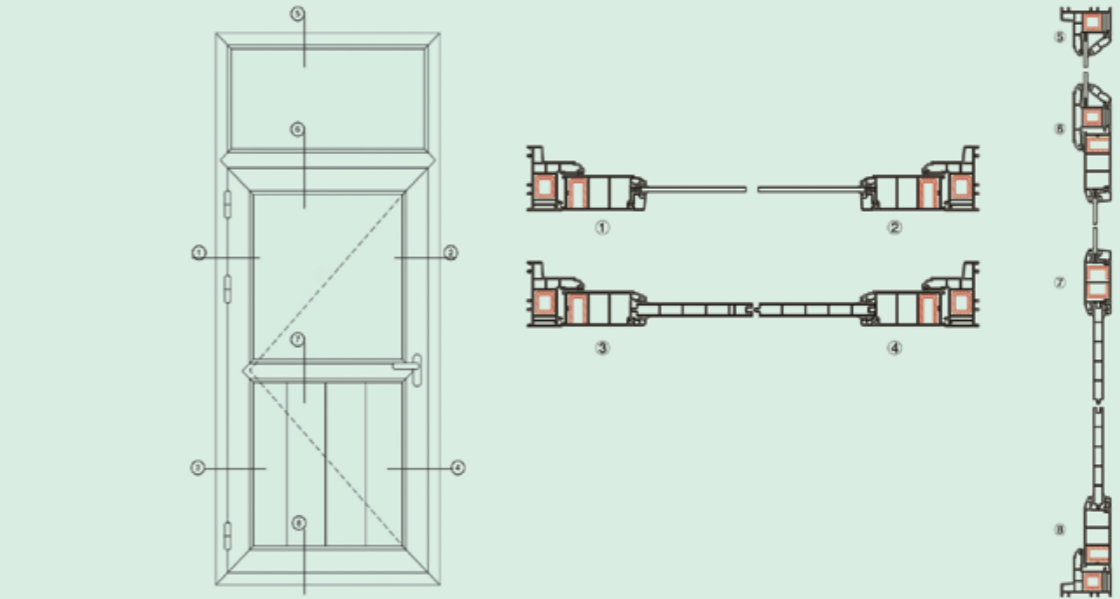

60 sliding door sash
Item No: MBS-60TLMS2
Kg/m: 1.4
Pcs/Pac: 4
Thickness: 2.5

60 sliding door sash
Item No: MBS-60TLMS3
Kg/m: 1.25
Pcs/Pac: 4
Thickness: 2.2

sash mullion
Item No: MBS-42SZT
Kg/m: 0.84
Pcs/Pac: 8
Thickness: 2.2

60 sliding door sash cover
Item No: MBS-60TLMSFG
Kg/m: 0.217
Pcs/Pac: 20
Thickness: 1.7

screen door sash
Item No: MBS-SSA3
Kg/m: 0.635
Pcs/Pac: 9
Thickness: 1.7

aluminum sliding frame
Item No: MBS-60TLLK
Kg/m: 0.844
Pcs/Pac: 6

mesh adaptor
Item No: MBS-SG
Kg/m: 0.54
Pcs/Pac: 10
Thickness: 2.0

mesh adaptor joint
Item No: MBS-SGKK

88 single glazing bead
Item No: MBS-88DYA
Kg/m: 0.27
Pcs/Pac: 20
Glass Thickness: 4.5 ± 0.5mm

88 double glazing bead
Item No: MBS-88SYA
Kg/m: 0.18
Pcs/Pac: 30
Glass Thickness: 15 ± 0.5mm

88 double glazing bead
Item No: MBS-88SYB
Kg/m: 0.167
Pcs/Pac: 30
Glass Thickness: 18 ± 0.5mm

88 double glazing bead
Item No: MBS-88SYC
Kg/m: 0.15
Pcs/Pac: 30
Glass Thickness: 20 ± 0.5mm

door panel
Item No: MBS-150MB2
Kg/m: 0.883
Pcs/Pac: 10

door panel
Item No: MBS-150MB3
Kg/m: 0.9
Pcs/Pac: 8

The cross section diagrams just for reference only. For true value refer to actual product. For other Thickness, Color, Wooden film profile, please contact us for more information.

80 Casement Door

80-60 door frame
Item No: MBS-8060MK
Kg/m: 1.14
Pcs/Pac: 4 Thickness: 1.8

80 door frame
Item No: MBS-80MK
Kg/m: 1.25
Pcs/Pac: 6 Thickness: 1.8

80 door frame mullion
Item No: MBS-80MKZT
Kg/m: 1.4
Pcs/Pac: 6 Thickness: 2.1

80 door sash
Item No: MBS-80MS1
Kg/m: 1.033
Pcs/Pac: 4 Thickness: 1.6

80 door sash
Item No: MBS-80MS2
Kg/m: 1.05
Pcs/Pac: 4 Thickness: 1.8

80 door sash mullion
Item No: MBS-80MST1
Kg/m: 0.79
Pcs/Pac: 6 Thickness: 1.6

80 door sash mullion
Item No: MBS-80MST2
Kg/m: 0.984
Pcs/Pac: 6 Thickness: 1.8

80 double glazing bead
Item No: MBS-80SYB2
Kg/m: 0.137
Pcs/Pac: 50

80 single glazing bead
Item No: MBS-80DYB
Kg/m: 0.22
Pcs/Pac: 30

88 double glazing bead
Item No: MBS-88SYC
Kg/m: 0.15
Pcs/Pac: 30

The cross section diagrams just for reference only. For true value refer to actual product. For other Thickness, Color, Wooden film profile, please contact us for more information.