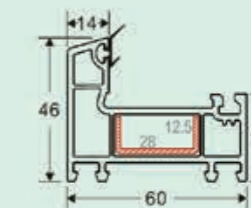

60 small casement frame
Item No: MBS-60XK
Kg/m: 0.88
Thickness: 2.2