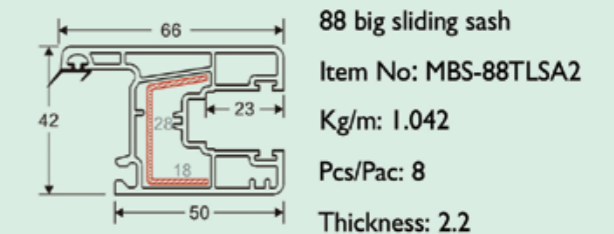

88 Sliding Series: Thickness 2.2 mm