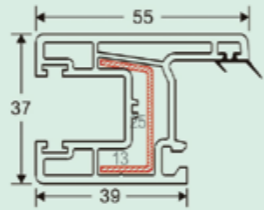

80 sliding sash
Item No: MBS-80TLSH
Kg/m: 0.784
Pcs/Pac: 8
Thickness: 2.0