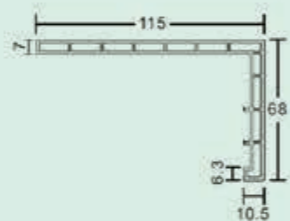

window sill
Item No: MBS-11568CTB
Kg/m: 0.95
Pcs/Pac: 6