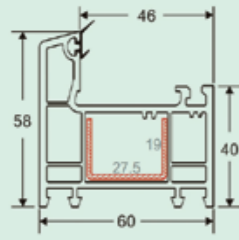

60 Casement Series: Thickness 2.5 mm

60 casement frame
Item No: MBS-60PKB
Kg/m: 1.146
Pcs/Pac: 6
Thickness: 2.5